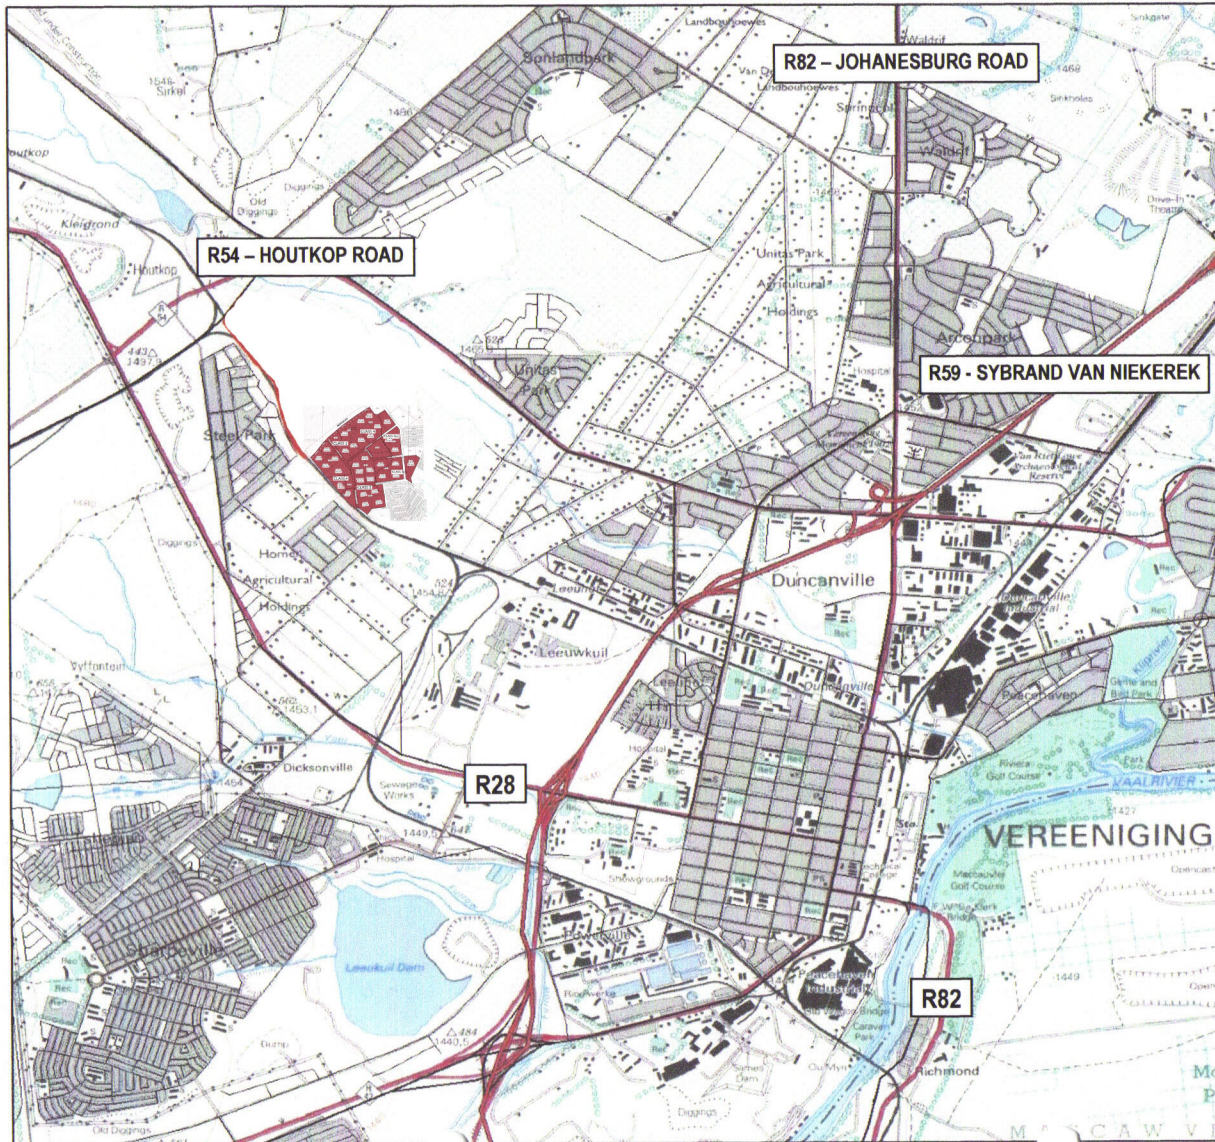

FIGURE 1: LOCALITY MAP - Portions 13 of the Farm Houtkop.

Kilometers

P.O. Box 177  
WOODLANDS  
0072

(012) 367 0625  
(012) 367 0624

Studio 4A & 4C  
Open Window Art Academy  
410 Rigel Avenue  
ERASMUSRAND  
0181